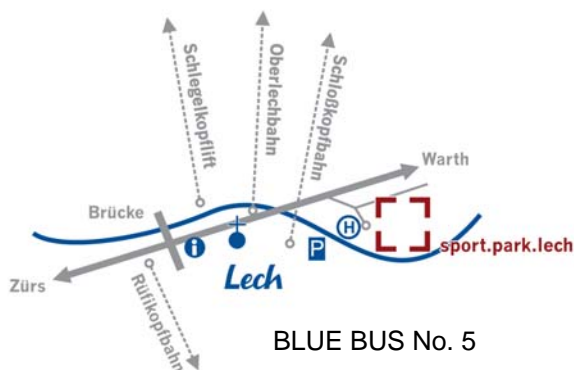

BLUE BUS No. 5

FITNESS & VIRTUELLES CYCLING:

Single entry	€ 10,00
Block of 5	€ 40,00
Block of 10	€ 70,00
Season ticket	€ 230,00
Personnel Fitness Training hour (incl. fitness+ sauna)	on demand

SAUNA: (daily 04:00 pm - 10:00 pm)